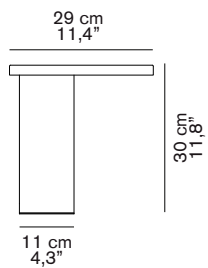

CYLINDA 218

Angeletti & Ruzza
2017

Table lamp giving direct led light in metal.

DIMENSIONS

MATERIALS

metal

COLORS

matt black	RAL9005
matt black satin gold	RAL9005

BULBS

1 x max 12,5 W - LED
3000° K - 1770 lm - CRI > 85

 equipped with led

MARKS

FURTHER INFORMATION

class II

black on/off switch

black cable

PACKAGING

dimensions 38x38x46 cm / 15"x15"x18,1"
volume 0,0664 m³ / 2,34 ft³
weight 7 kg / 15,4 lb

TYPE

indoor - table lamp

PHOTOMETRIC CURVE